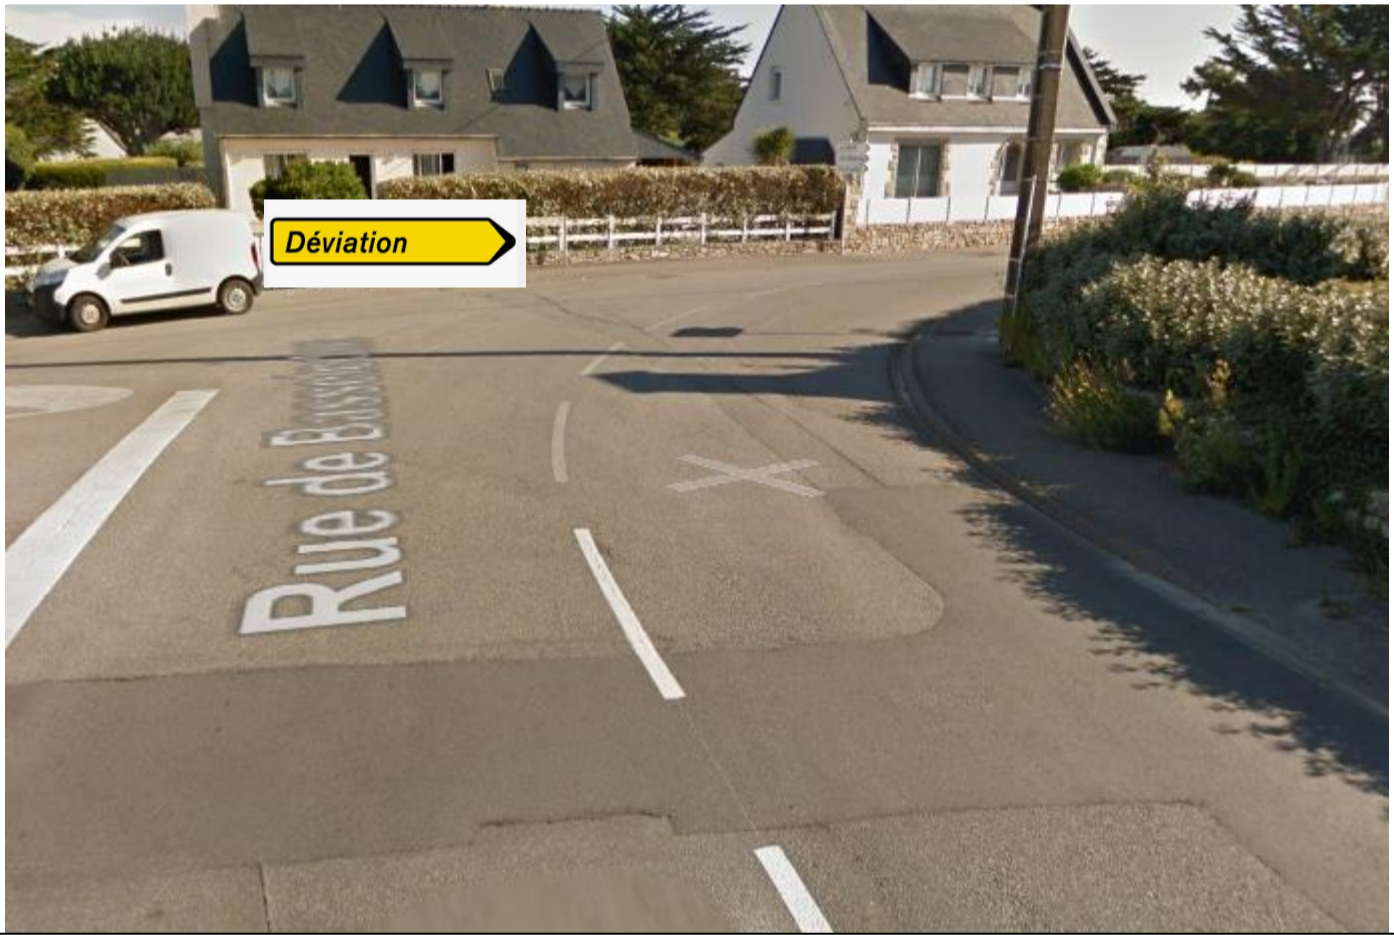

Numéro	Photo du lieu
1	 <p>The image consists of two photographs of a road intersection. The top photograph shows a street with a zebra crossing and a yellow sign with a truck icon and the word 'Déviation' pointing right. A red arrow points from the sign towards the text 'Direction Quiberon' on the road. The bottom photograph shows the same intersection from a different angle, with a yellow sign 'Fin de Déviation' and another 'Déviation' sign pointing left. A red arrow points from the 'Fin de Déviation' sign towards the text 'Direction Auray' on the road. The road number 'D768' is visible on the pavement in both photos.</p>